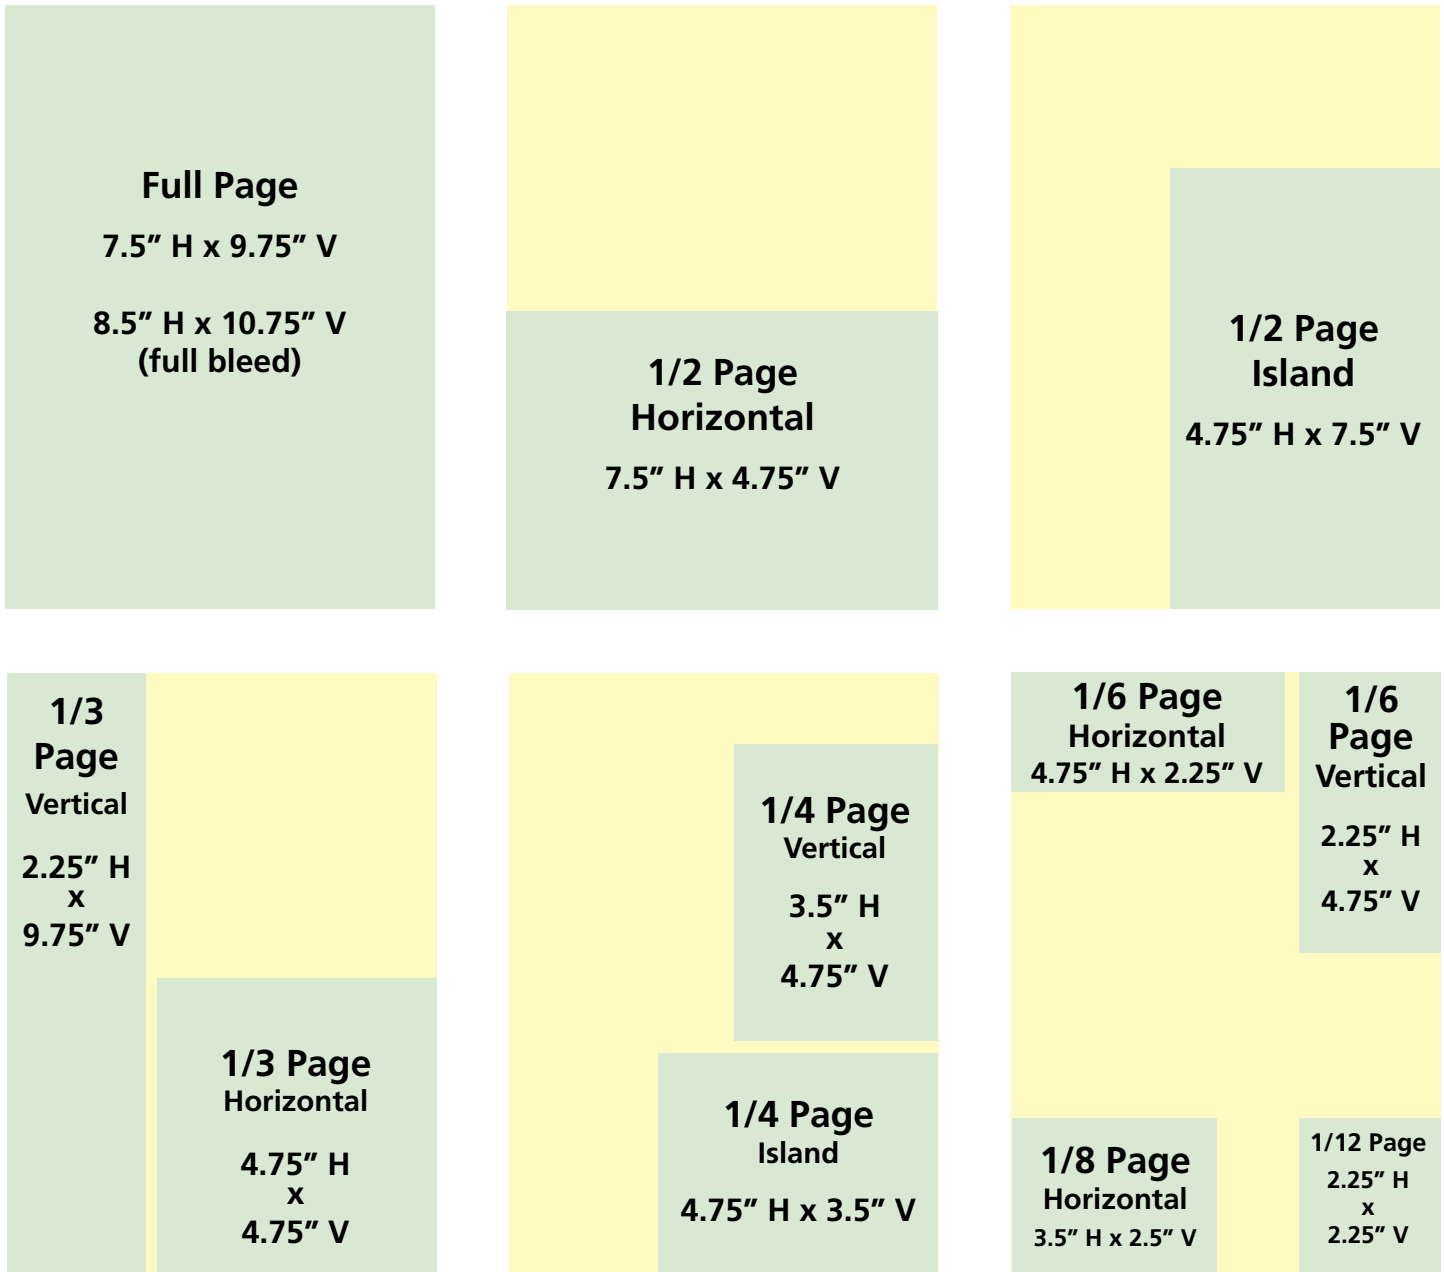

Ad Dimensions

Call 415-492-1022

Fax: 415-492-1099 • email: advertising@familyworks.org

Find out more about us at www.familyworks.org

View current rates and information at

www.familyworks.org/magazine/